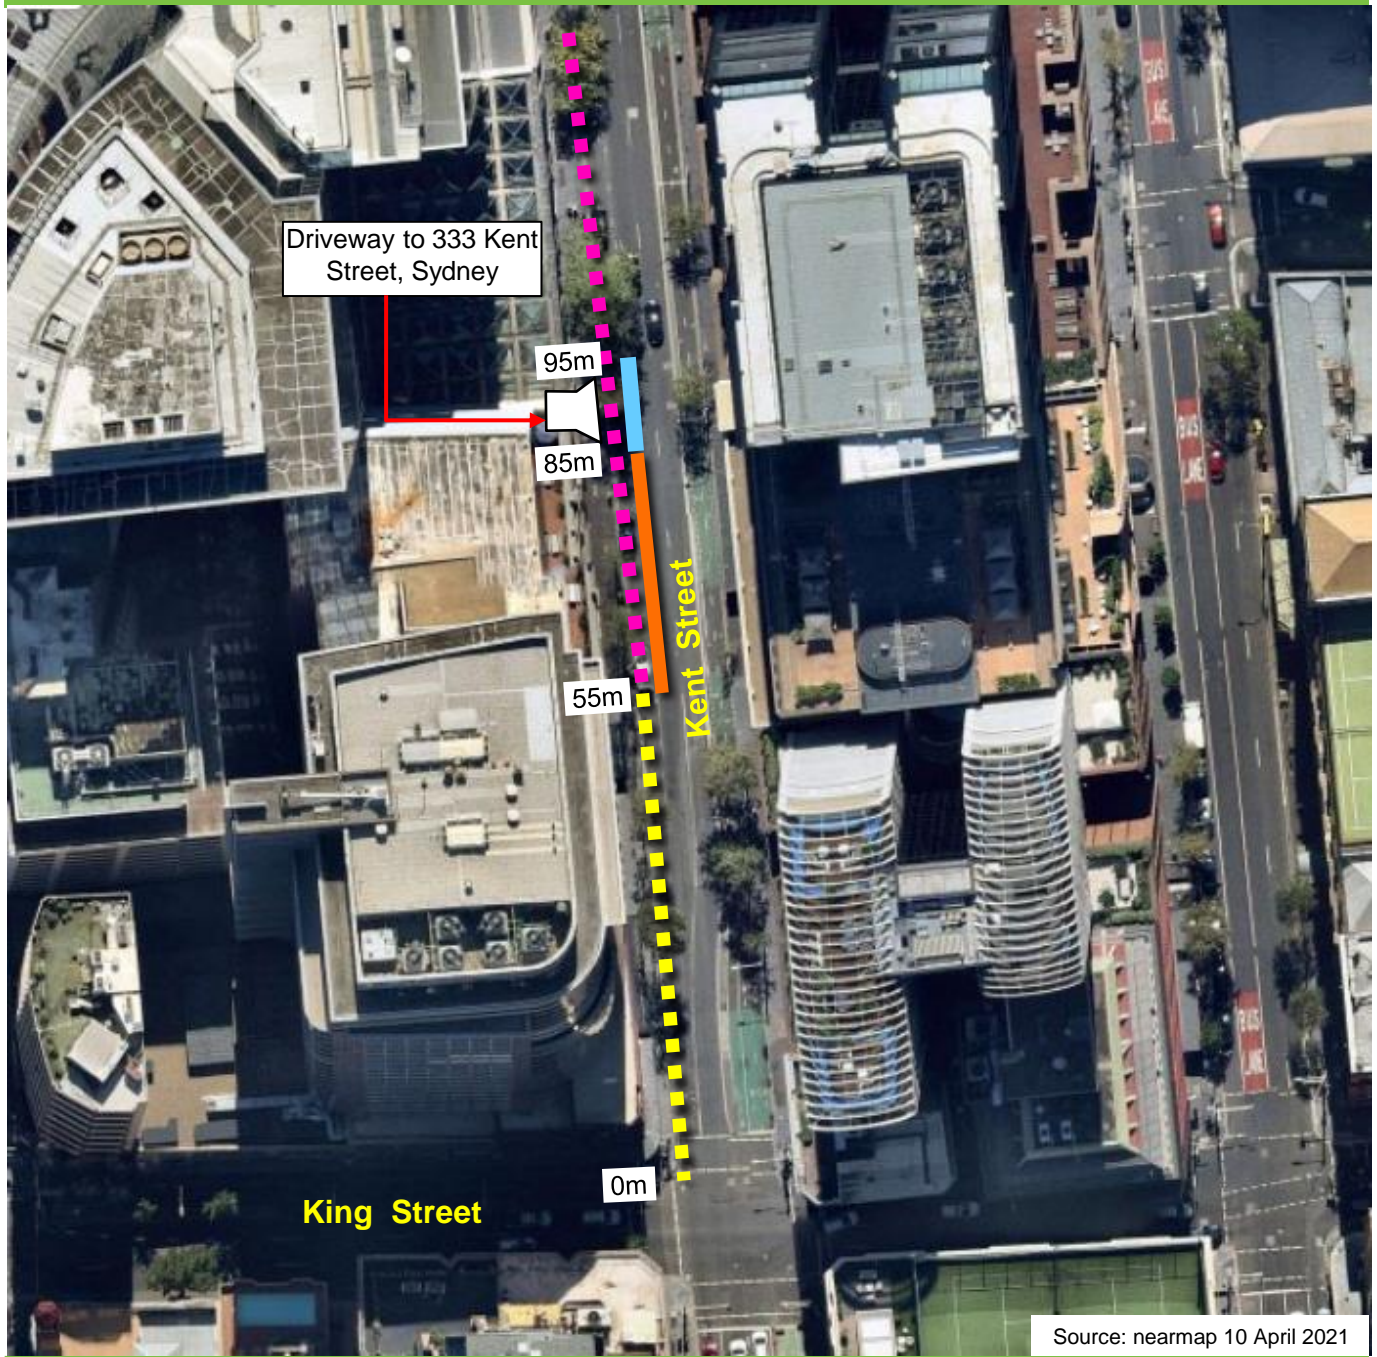

Kent Street, Sydney Proposed Extension to Existing Works Zone

Source: nearmap 10 April 2021

Existing

Proposed

 No Stopping

 Works Zone
7am-7pm Mon-Fri
7am-5pm Sat
4P Ticket
7pm-Midnight Mon-Fri
5pm-10pm Sat
8am-10pm Sun & Public Holidays

 Works Zone
7am-7pm Mon-Fri
7am-5pm Sat
4P Ticket
7pm-Midnight Mon-Fri
5pm-10pm Sat
8am-10pm Sun & Public Holidays

 Loading Zone Ticket
6am-6pm Mon-Fri
6am-10am Sat
4P Ticket
6pm-12am Mon-Fri
10am-10pm Sat
8am-10pm Sun & Public Holidays